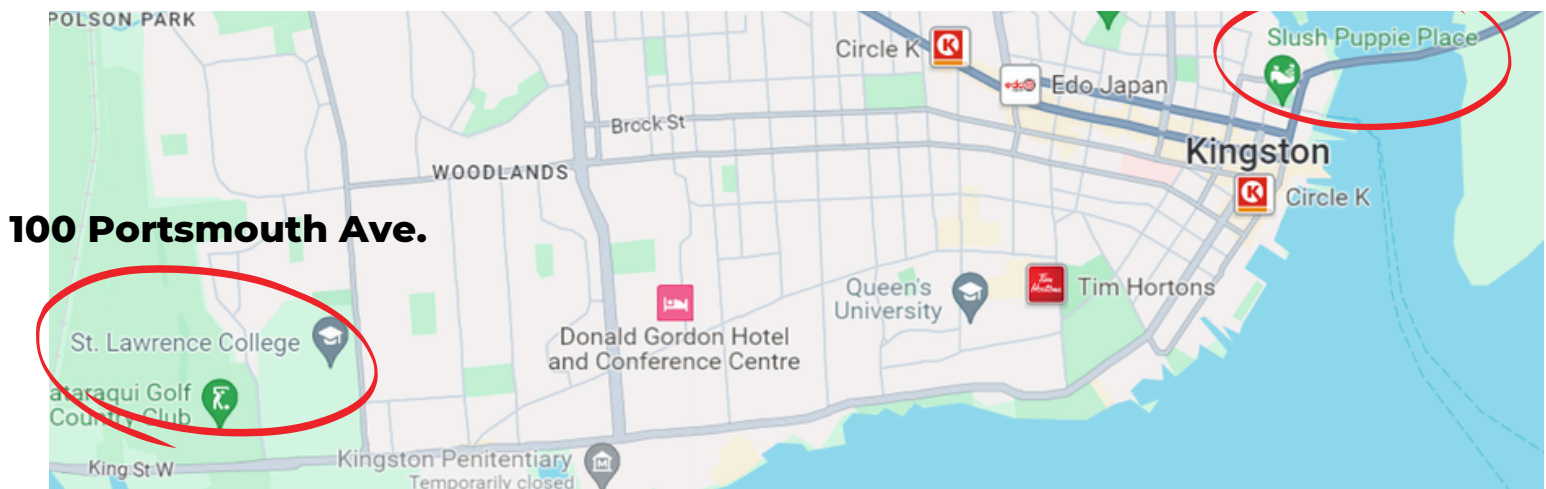

CONVOCATION 2026

Park & Ride

St. Lawrence
College

Park your car for **FREE** in the SLC parking lot. The St. Lawrence College Shuttle for the Slush Puppie Place will leave every **30 minutes**, and every **15 minutes** two hours before and after each convocation. Free shuttle for all students and guests. No ticket required.

1 Tragically Hip Way

Drop-Off Location: Slush Puppie Place –
1 The Tragically Hip Way

Pick-Up Location: St Lawrence College –
100 Portsmouth Ave. – Main Entrance

CONVOCATION 2026

Park & Ride

St. Lawrence
College

THURSDAY, JUNE 18th:

Shuttle Available **3:00 p.m. – 10:30 p.m.**

First trip from St. Lawrence College: **3:00 p.m.**

Last trip from Downtown: **10:30 p.m.**

Shuttles leaves every 30 minutes, and every 15 minutes 2 hours before and after each convocation

FRIDAY, JUNE 19th:

Shuttle Available **7:30 a.m. – 7:30 p.m.**

First trip from St. Lawrence College: **7:30 a.m.**

Last trip from Downtown: **7:30 p.m.**

Shuttles leaves every 30 minutes, and every 15 minutes 2 hours before and after each convocation